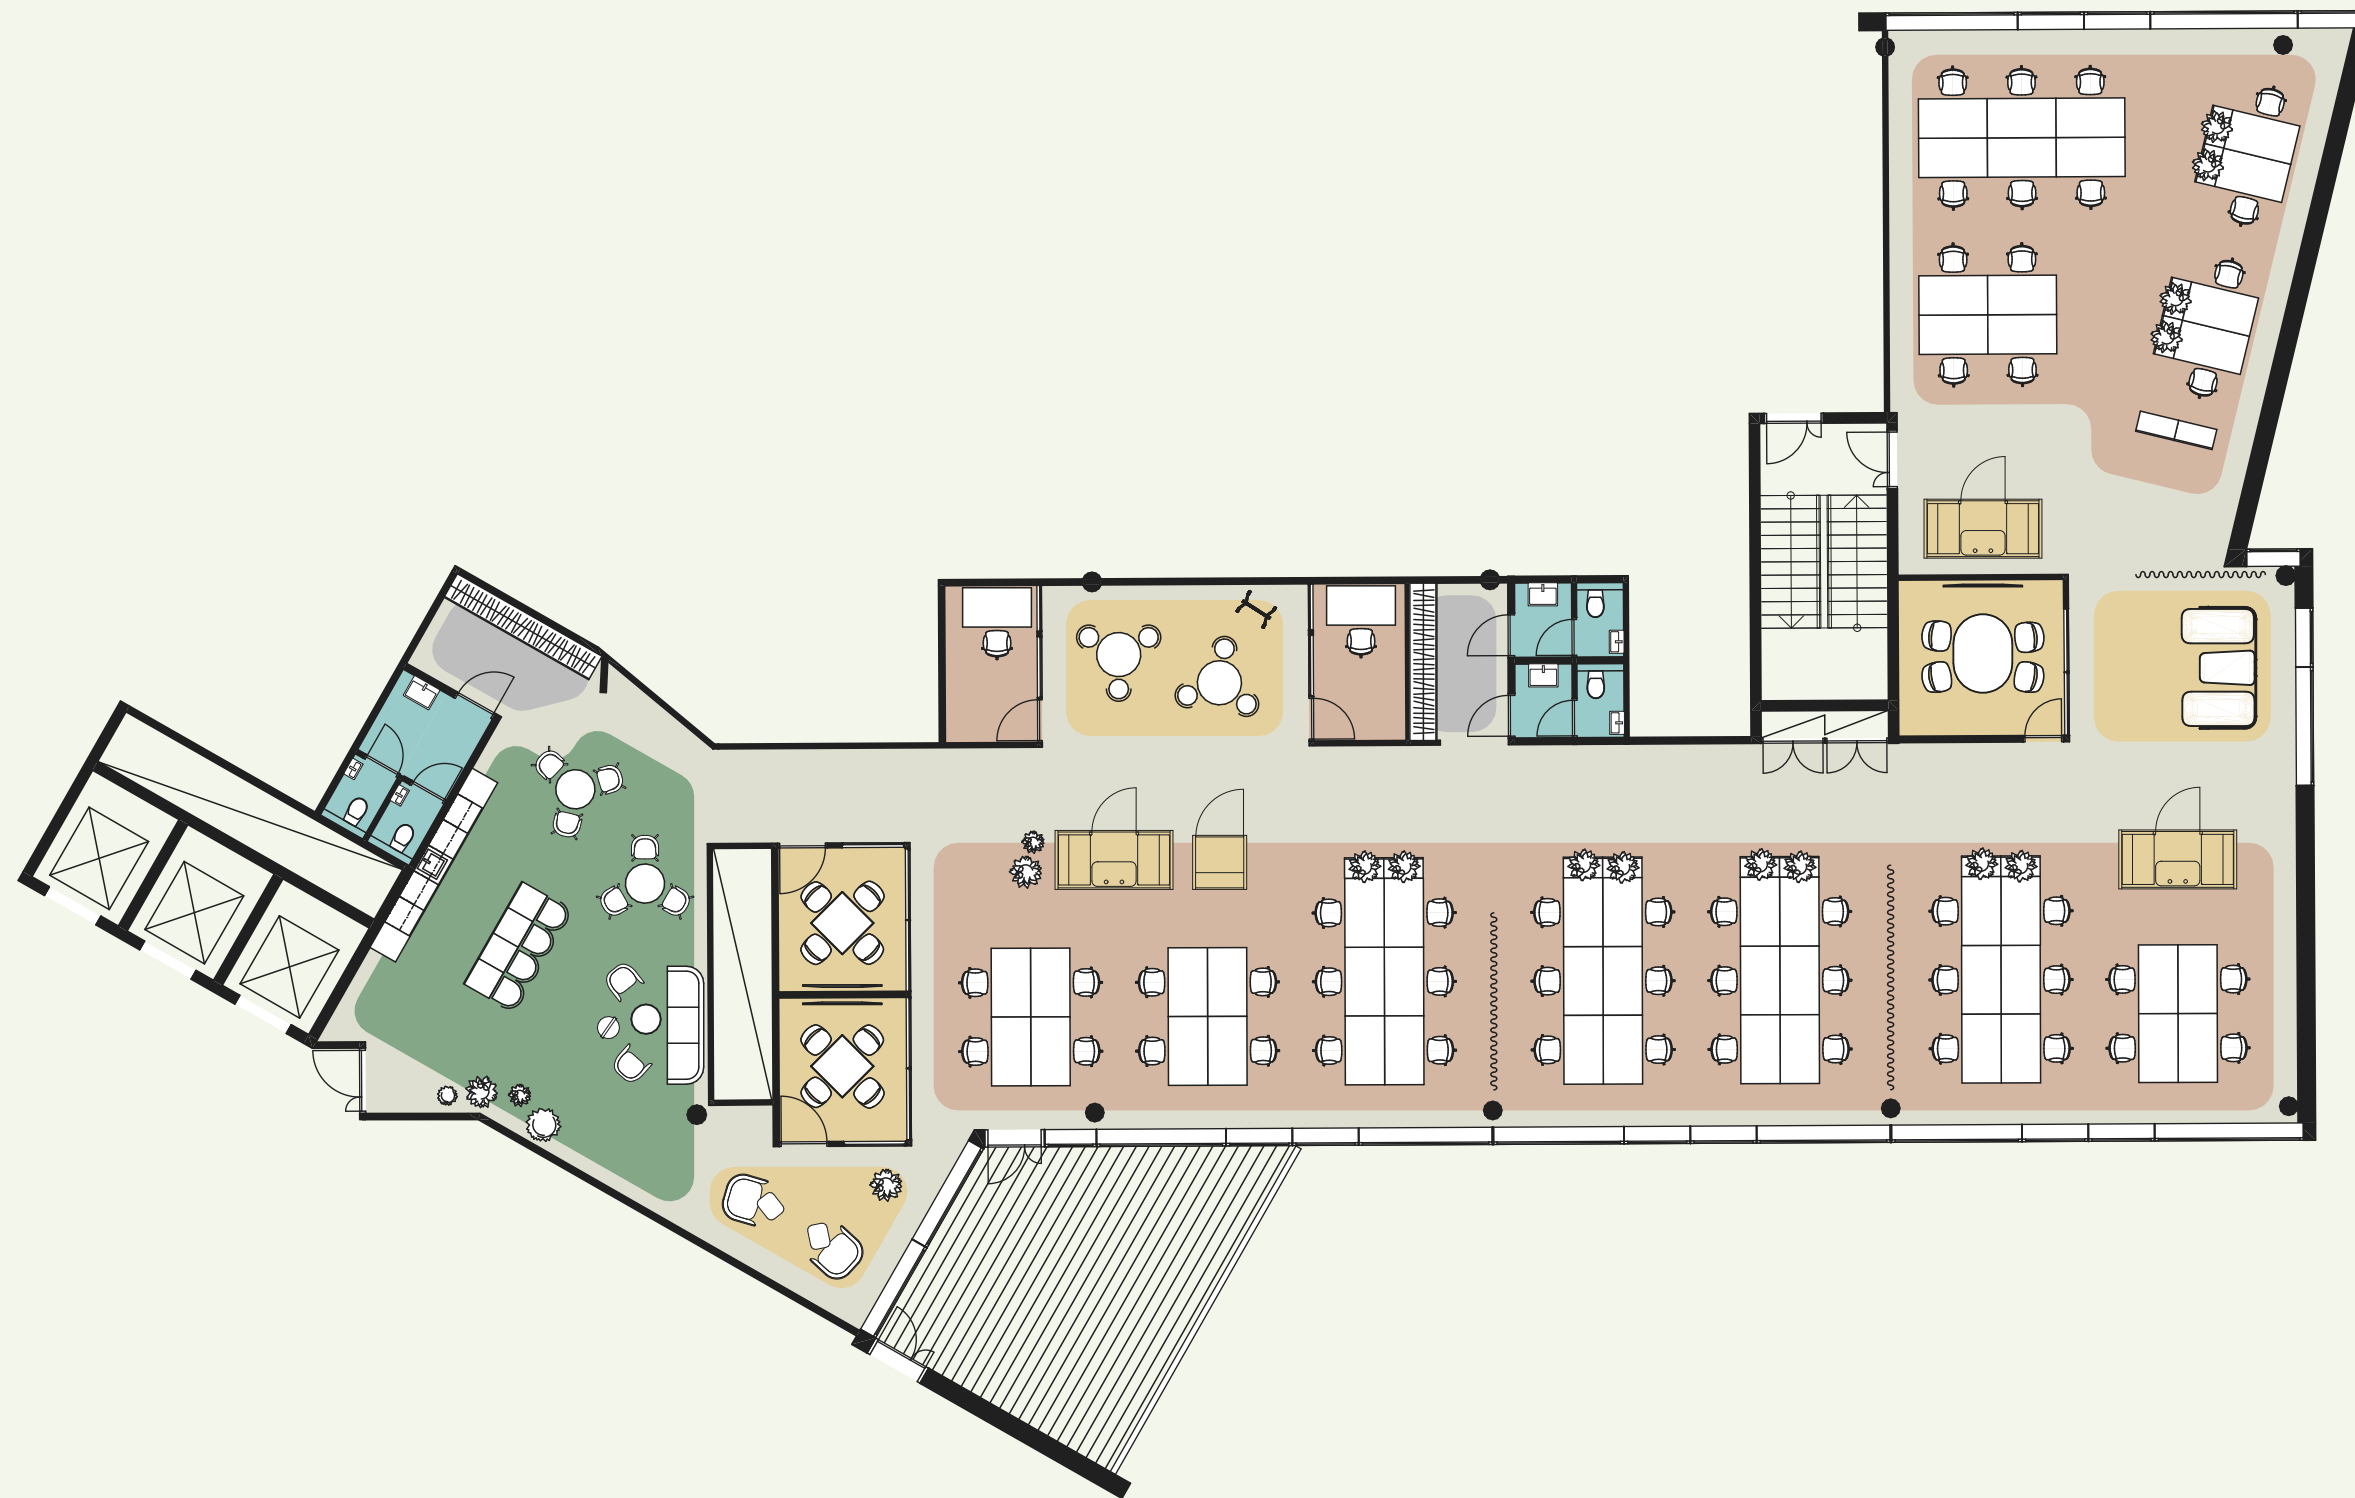

Colony Airport, 4th Floor (504m²)

Working desk capacity: approx. 50

- 3 x Meeting Room (4p)
- 2 x Focus Room (1p)
- 4 x POD
- 1 x Phone Booth
- 4 x WC
- 1 x Community Cafe (15p)
- 2 x Locker Area